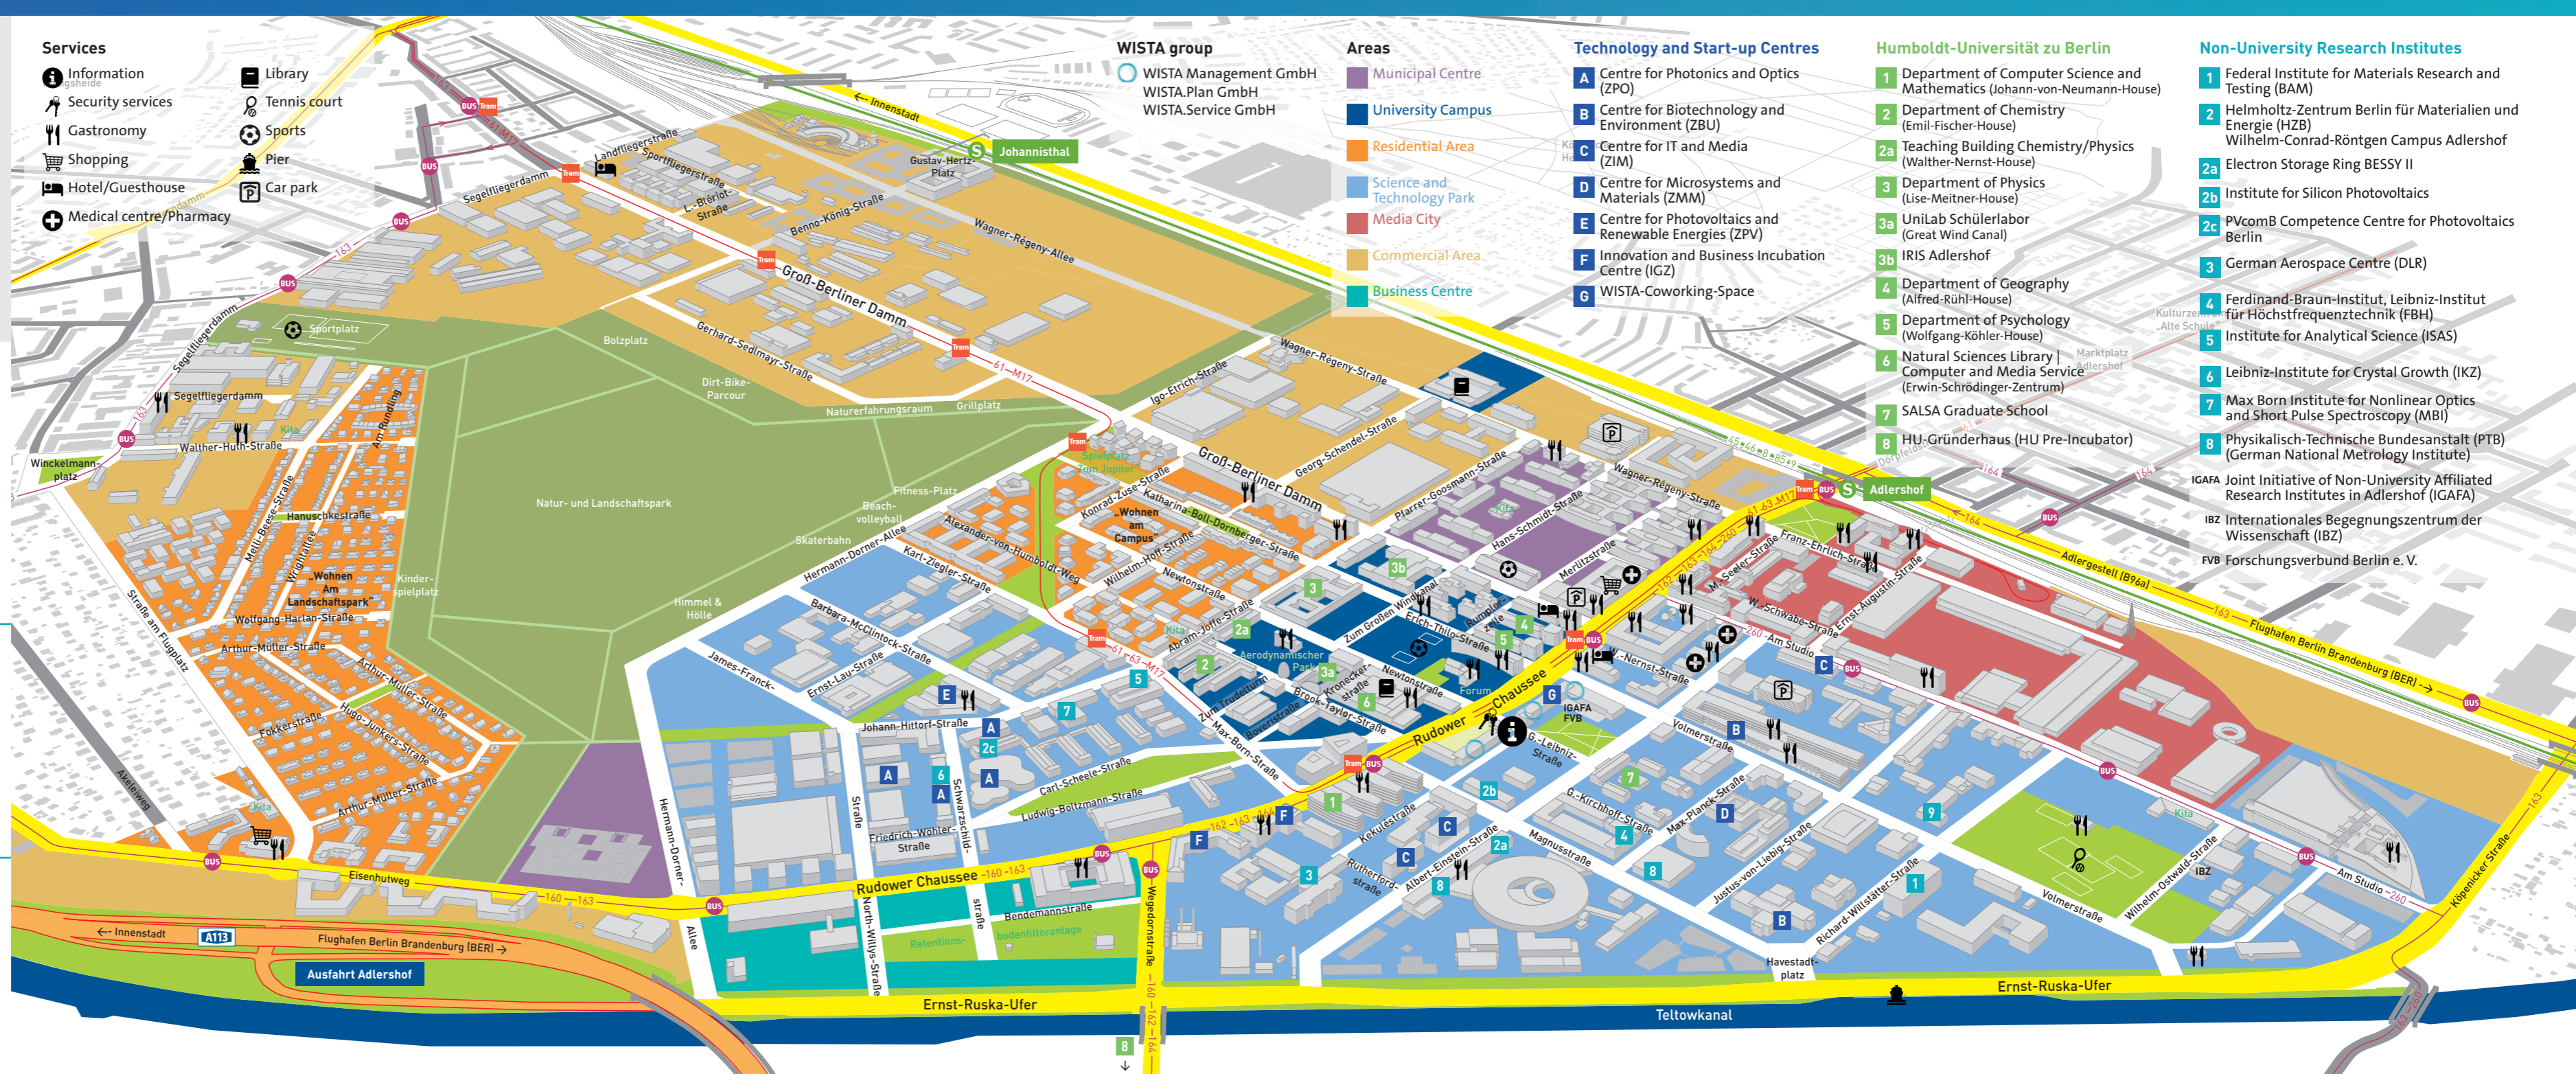

www.adlershof.de

Your partner in Adlershof

WISTA Management GmbH
Rudower Chaussee 17, 12489 Berlin
www.wista.de

WISTA Management GmbH, developer and operator of the Science and Technology Park, builds, operates, and rents technology centres and properties. Above all, it supports new businesses, brings together research and industry, and fosters national and international cooperation.

WISTA.Plan GmbH
Rudower Chaussee 19, 12489 Berlin
www.wista-plan.de

WISTA.Plan GmbH is the urban development agency and trustee of the Federal State of Berlin in the Johannisthal/Adlershof development area. Its tasks include land use planning, managing projects related to infrastructural clearance and site development, as well as locating companies.

WISTA.Service GmbH
Kekuléstraße 2-4, 12489 Berlin
www.wista-service.de

WISTA.Service GmbH performs comprehensive facility management services including commercial, technical and infrastructural support.

Services

- Information
- Security services
- Gastronomy
- Shopping
- Hotel/Guesthouse
- Medical centre/Pharmacy
- Library
- Tennis court
- Sports
- Pier
- Car park

WISTA group

- WISTA Management GmbH
- WISTA.Plan GmbH
- WISTA.Service GmbH

Areas

- Municipal Centre
- University Campus
- Residential Area
- Science and Technology Park
- Media City
- Commercial Area
- Business Centre

Technology and Start-up Centres

- **A** Centre for Photonics and Optics (ZPO)
- **B** Centre for Biotechnology and Environment (ZBU)
- **C** Centre for IT and Media (ZIM)
- **D** Centre for Microsystems and Materials (ZMM)
- **E** Centre for Photovoltaics and Renewable Energies (ZPV)
- **F** Innovation and Business Incubation Centre (IGZ)
- **G** WISTA-Coworking-Space

Humboldt-Universität zu Berlin

- **1** Department of Computer Science and Mathematics (Johann-von-Neumann-House)
- **2** Department of Chemistry (Emil-Fischer-House)
- **2a** Teaching Building Chemistry/Physics (Walther-Nernst-House)
- **3** Department of Physics (Lise-Meitner-House)
- **3a** UniLab Schülerlabor (Great Wind Canal)
- **3b** IRIS Adlershof
- **4** Department of Geography (Alfred-Rühl-House)
- **5** Department of Psychology (Wolfgang-Köhler-House)
- **6** Natural Sciences Library | Computer and Media Service (Erwin-Schrödinger-Zentrum)
- **7** SALS Graduate School
- **8** HU-Gründerhaus (HU Pre-Incubator)

Non-University Research Institutes

1. **1** Federal Institute for Materials Research and Testing (BAM)
   - **2** Helmholtz-Zentrum Berlin für Materialien und Energie (HZB) Wilhelm-Conrad-Röntgen Campus Adlershof
   - **2a** Electron Storage Ring BESSY II
   - **2b** Institute for Silicon Photovoltaics
   - **2c** PVcomB Competence Centre for Photovoltaics Berlin
   - **3** German Aerospace Centre (DLR)
   - **4** Ferdinand-Braun-Institut, Leibniz-Institut für Höchstfrequenztechnik (FBH)
   - **5** Institute for Analytical Science (ISAS)
   - **6** Leibniz-Institute for Crystal Growth (IKZ)
   - **7** Max Born Institute for Nonlinear Optics and Short Pulse Spectroscopy (MBI)
   - **8** Physikalisch-Technische Bundesanstalt (PTB) (German National Metrology Institute)
2. IGFA Joint Initiative of Non-University Affiliated Research Institutes in Adlershof (IGFA)
3. IBZ Internationales Begegnungszentrum der Wissenschaft (IBZ)
4. FVB Forschungsverbund Berlin e. V.