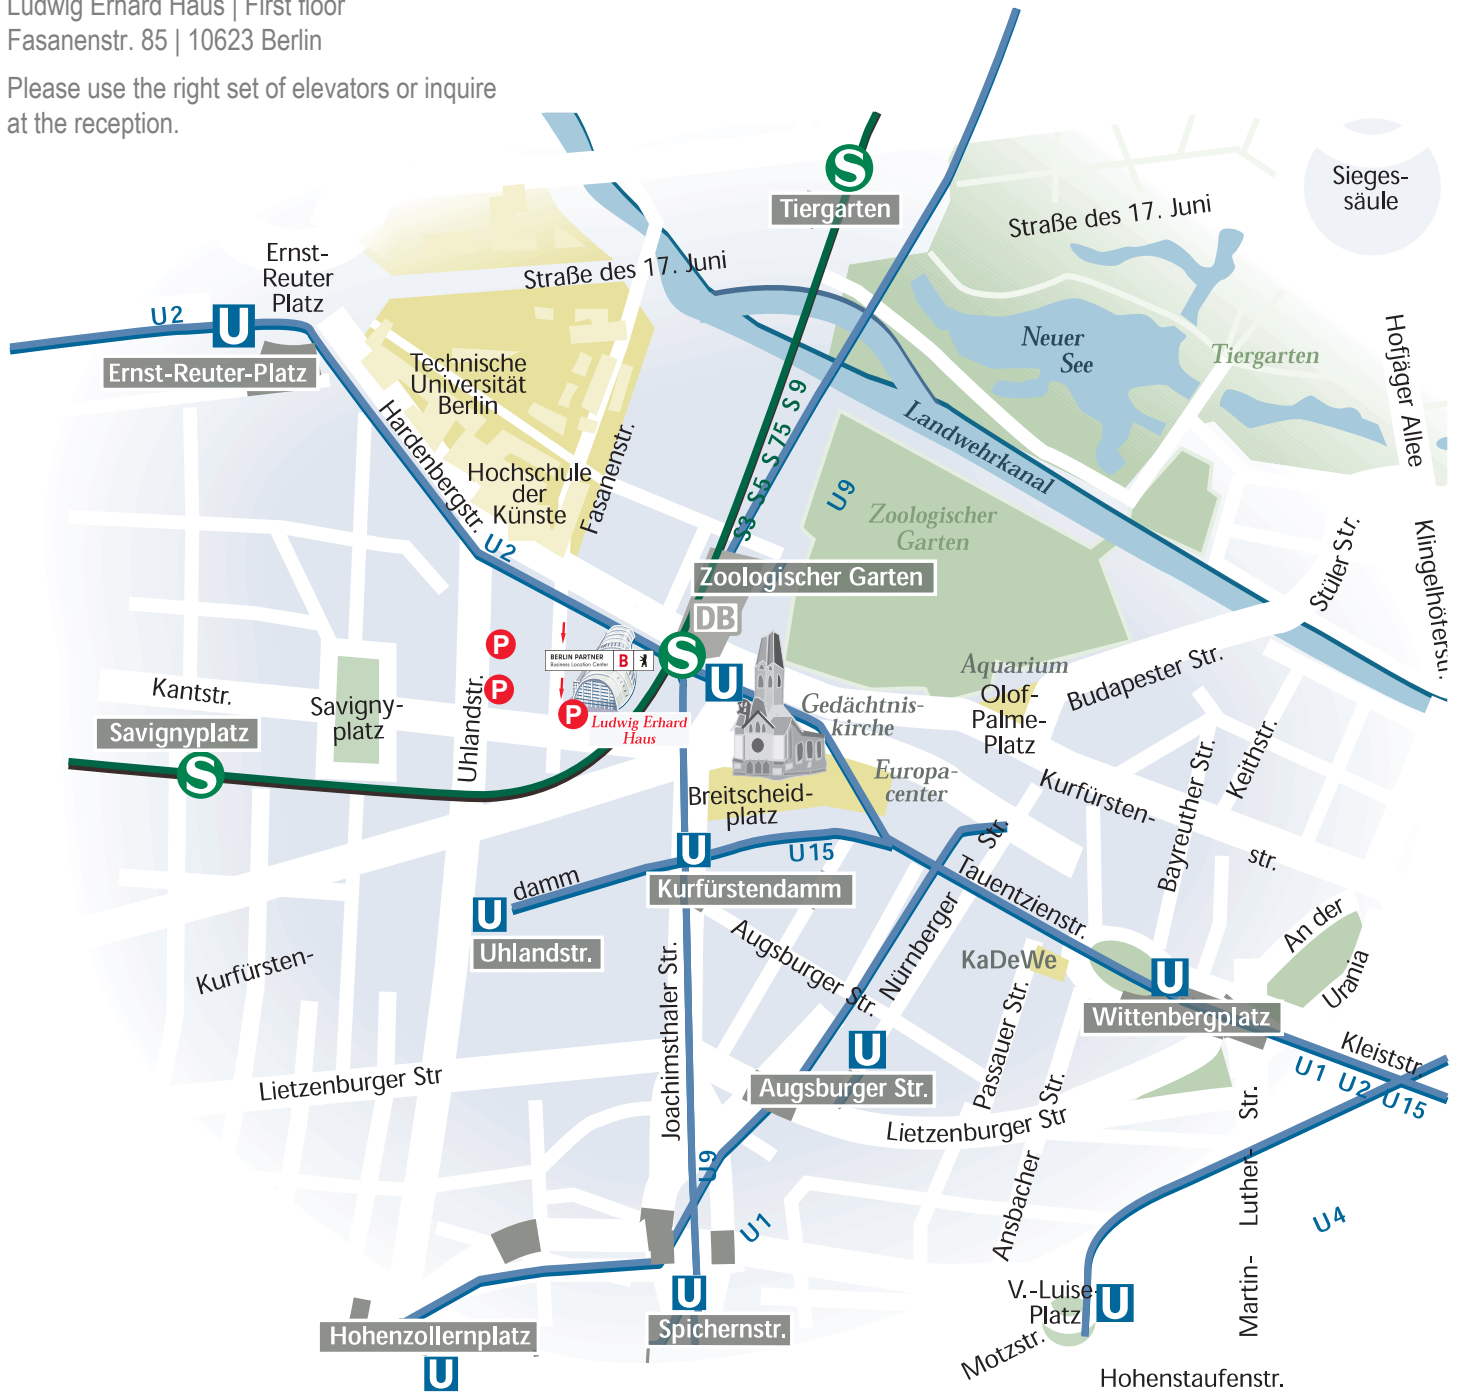

The Business Location Center is a project of Berlin Partner for Business and Technology and is located here:

Ludwig Erhard Haus | First floor
Fasanenstr. 85 | 10623 Berlin

Please use the right set of elevators or inquire at the reception.

Please use the parking garage of Ludwig Erhard Haus!

Contipark
Parkhaus Uhland-Kant-Fasanenstraße (UKF)
Fasanenstraße 6
10623 Berlin

Opening hours: 06 AM - 23 PM
Exit: always open